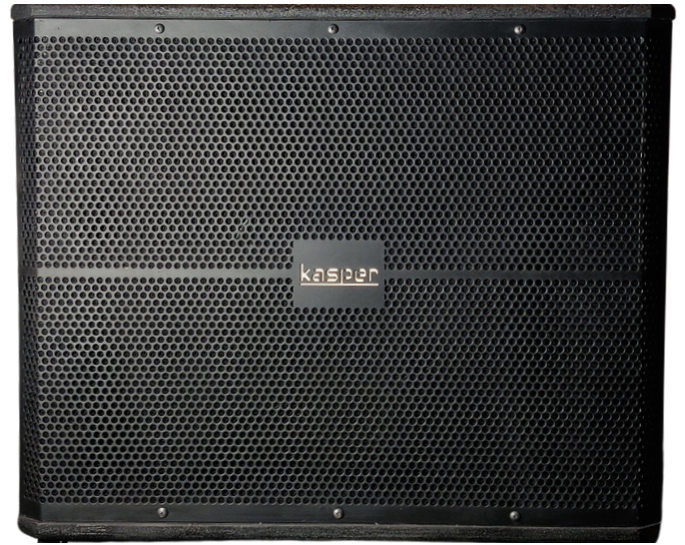

K-UΛ
SERIES

kasper

PS-15S8

Passive Subwoofers available in Indoor & Outdoor (All weather) formats. Custom paint (additional charges) option to match interiors.

TECHNICAL DATA

Speaker Type	Single 15" Subwoofer/ Passive
--------------	-------------------------------

ACOUSTICAL DATA

Frequency Response	40Hz - 160Hz
Impedance	8Ω
Watts	800 RMS Watts / 1,200 Watts Peak Power
Max SPL	130 dB
LF	15" x 1
Voice Coil	4"

CONNECTIVITY

Input	2 x NL4
-------	---------

MECHANICS

Housing	Marine Ply, Polyurea Painted
Length	62 cm
Width	46 cm
Height	51 cm
Net Weight	26 kg