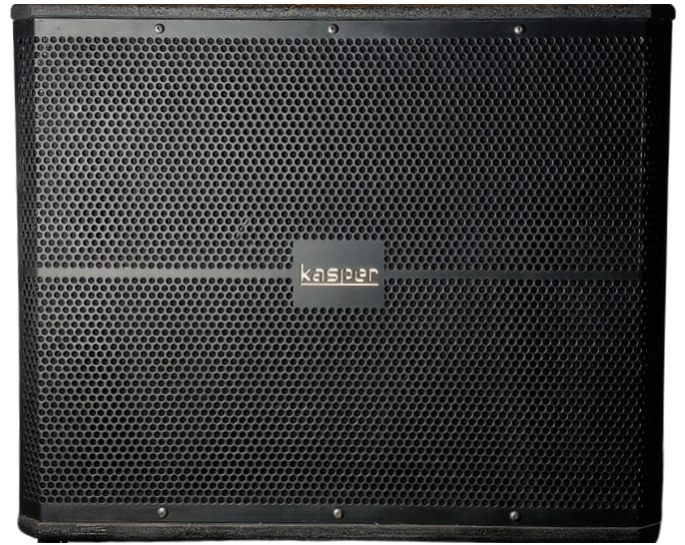

K-UΛ
SERIES

kasper

PS-18S10

Passive Subwoofers available in Indoor & Outdoor (All weather) formats. Custom paint (additional charges) option to match interiors.

TECHNICAL DATA

Speaker Type	Single 18" Subwoofer/ Passive
--------------	-------------------------------

ACOUSTICAL DATA

Frequency Response	38Hz - 250Hz (-10dB)
Impedance	8Ω
Watts	1000 RMS Watts / 2000 Watts Peak Power
Max SPL	132 dB
LF	18" x 1
Voice Coil	4"

CONNECTIVITY

Input	2 x NL4
-------	---------

MECHANICS

Housing	Marine Ply, Polyurea Painted
Length	20.2 in
Width	20.2 in
Height	27.7 in
Net Weight	40.7 kg